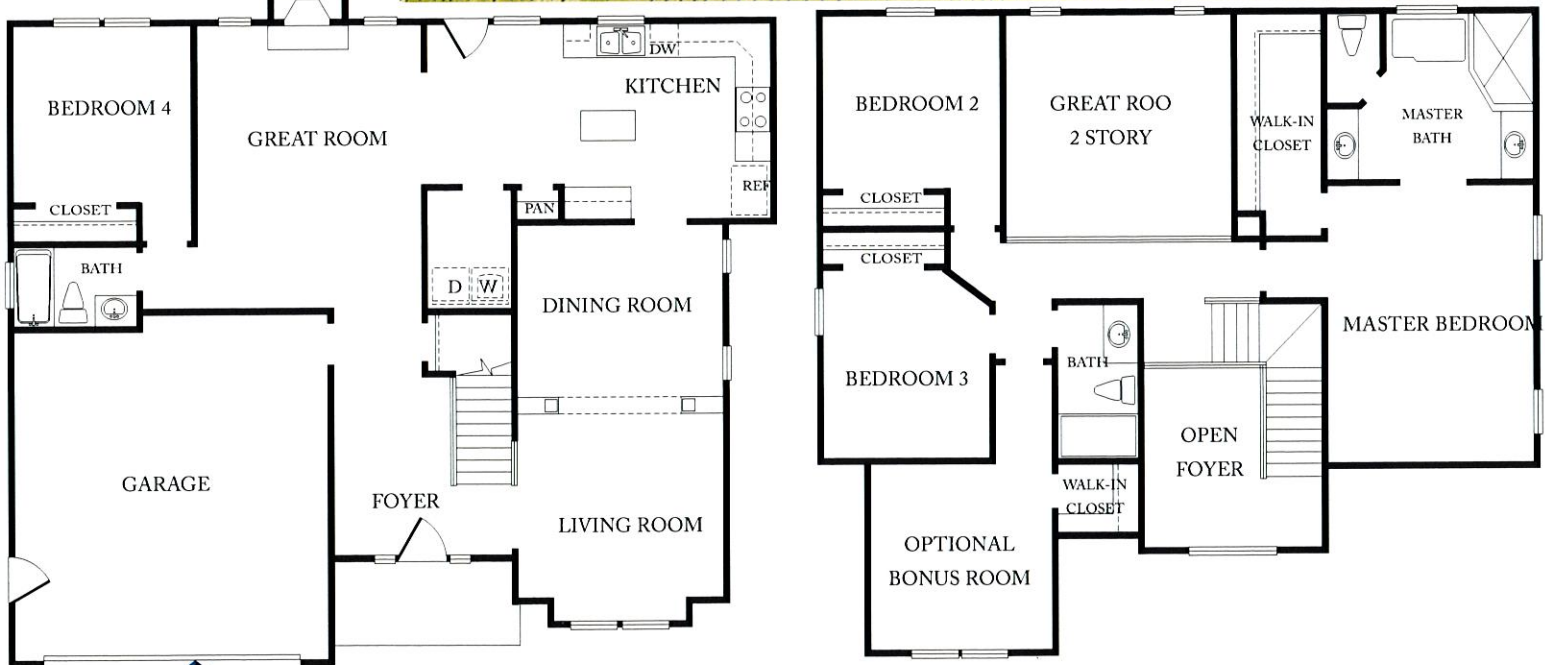

# The Ava

**GATEWAY**  
CONSTRUCTION

*For Information Call:*

**Judy Duke: (757) 651-5435**  
**[www.gatewayconstruction.net](http://www.gatewayconstruction.net)**

**Wainwright**

**REAL ESTATE**

Builder reserves the right to change plans, materials, prices, components and specifications and withdraw or modify any plan without notice. Models are for illustration purposes only. Individual homes may vary from the model or each other subject to field conditions.