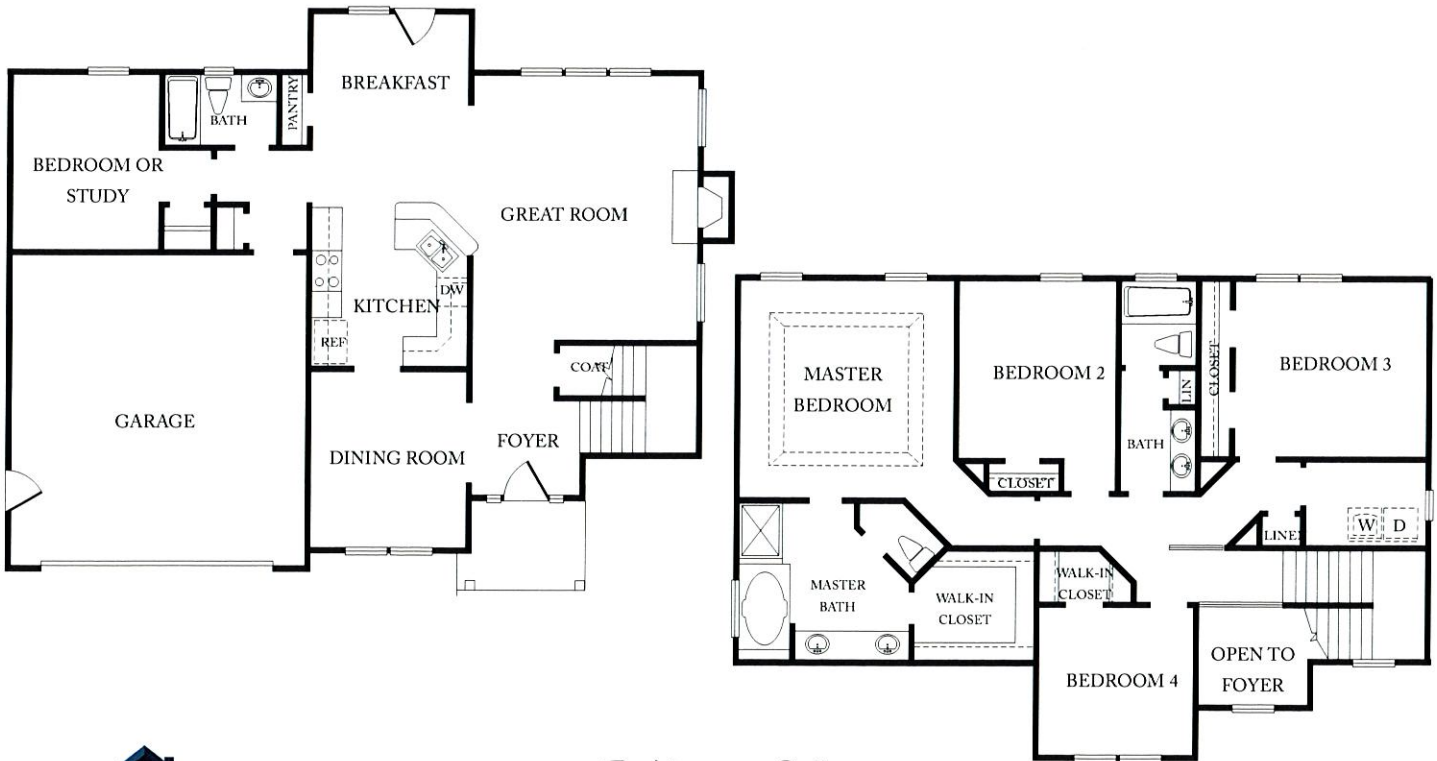

The Evelyn

GC
GATEWAY
 CONSTRUCTION

For Information Call:
Judy Duke: (757) 651-5435
www.gatewayconstruction.net

Wainwright
REAL ESTATE
 EST. 1951

Builder reserves the right to change plans, materials, prices, components and specifications and withdraw or modify any plan without notice. Models are for illustration purposes only. Individual homes may vary from the model or each other subject to field conditions.