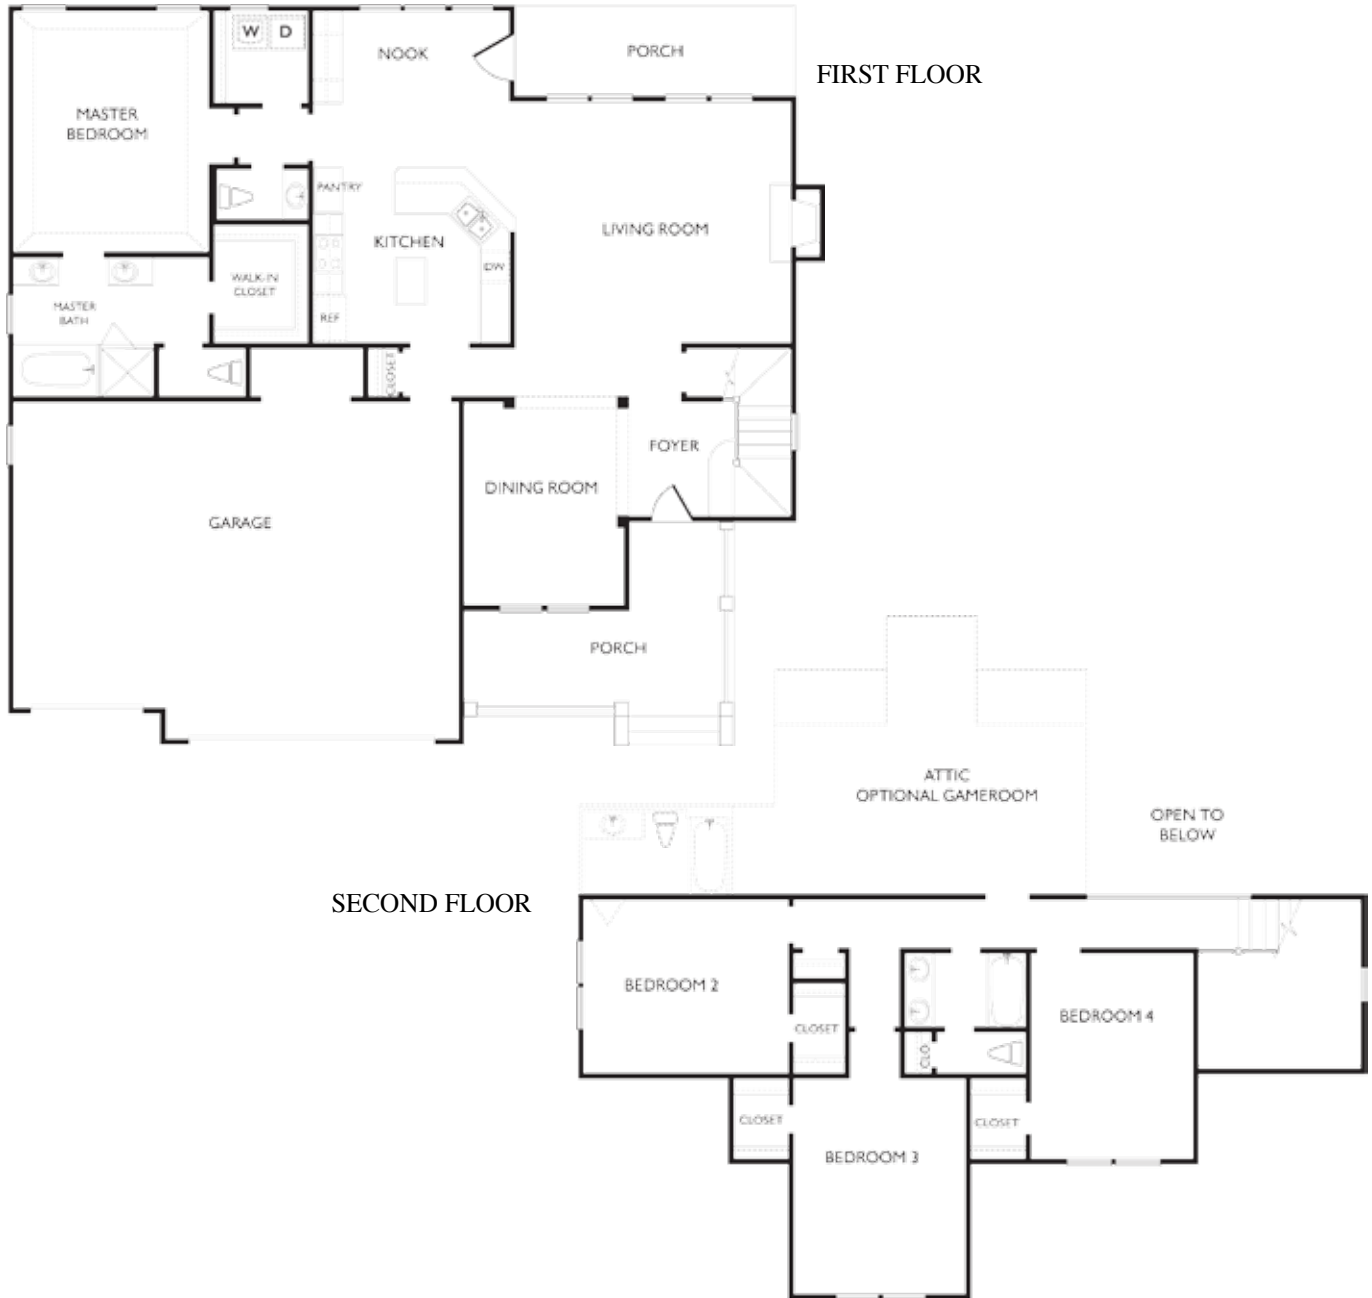

# The Fillmore

For More Information Call  
Judy Duke: (757) 651-5435

Above deemed to be accurate but not warranted. Minor room size variations and reversed floorplans are subject of field conditions. Prices and specifications are based on the latest possible information available at time of publication approval. Builder reserves the right to make changes at any time without notice in specifications, prices, material, colors, equipment, and models.

# The Fillmore

For More Information Call  
**Judy Duke: (757) 651-5435**

Above deemed to be accurate but not warranted. Minor room size variations and reversed floorplans are subject of field conditions. Prices and specifications are based on the latest possible information available at time of publication approval. Builder reserves the right to make changes at any time without notice in specifications, prices, material, colors, equipment, and models.