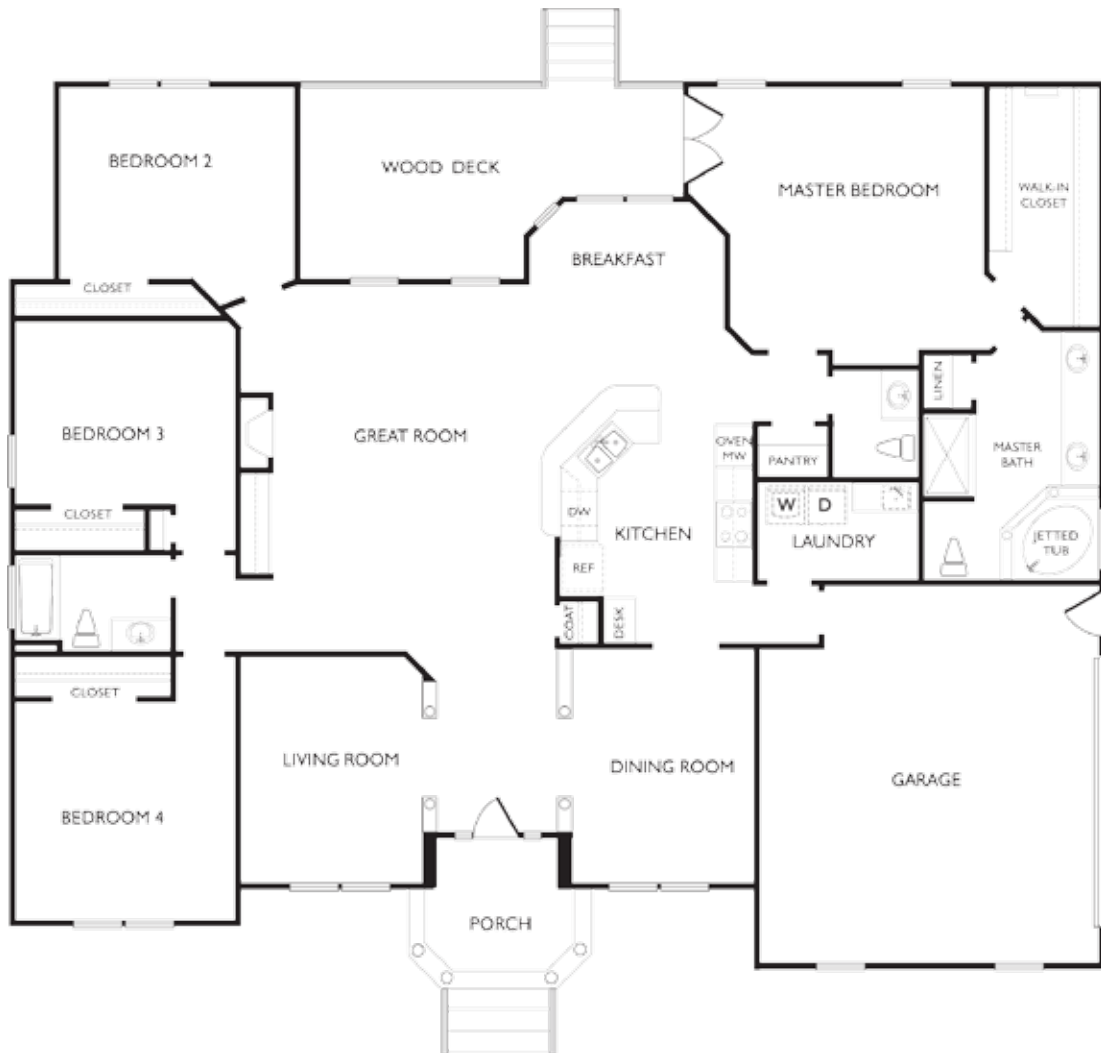

The Royale

For More Information Call
Judy Duke: (757) 651-5435

Above deemed to be accurate but not warranted. Minor room size variations and reversed floorplans are subject of field conditions.

Prices and specifications are based on the latest possible information available at time of publication approval. Builder reserves the right to make changes at any time without notice in specifications, prices, material, colors, equipment, and models.